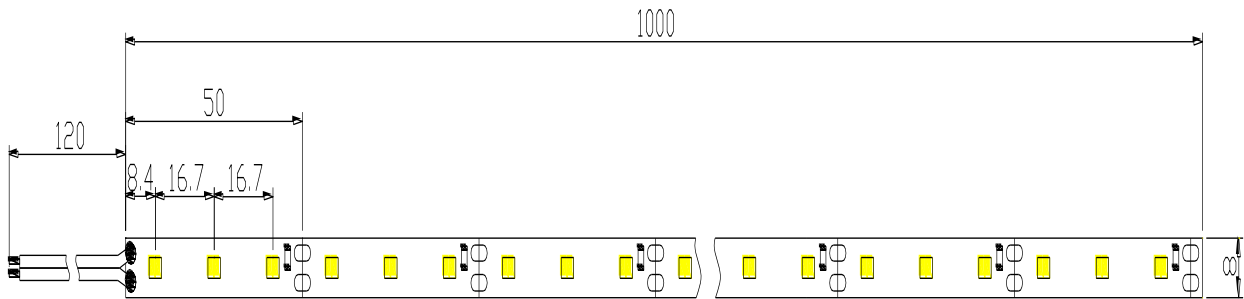

LED STRIPS

Item no:VT-3528/60

Item No:	VT-3528/60
Real Watts	24W/5M
Voltage	DC 12V
Input Frequency	50/60Hz
Input Current	2A/5M
Lumen/LED	4:5
Color Temperature	White, Warm White, Red, Green, Blue
Beam Angle	120'D
LED Chip	SMD 3528
LED Qty	300/5M
Driver	No
Protection Class	IP20/IP65
Unit size	5 Mtr; Width:8mm
Life Time	20000hrs
Outside using temperature	-20 ~50'C
Packing Method	5mtr roll/packing
Applicable Environment	Indoor Lighting, Used in Home down light, Stairwell lighting.